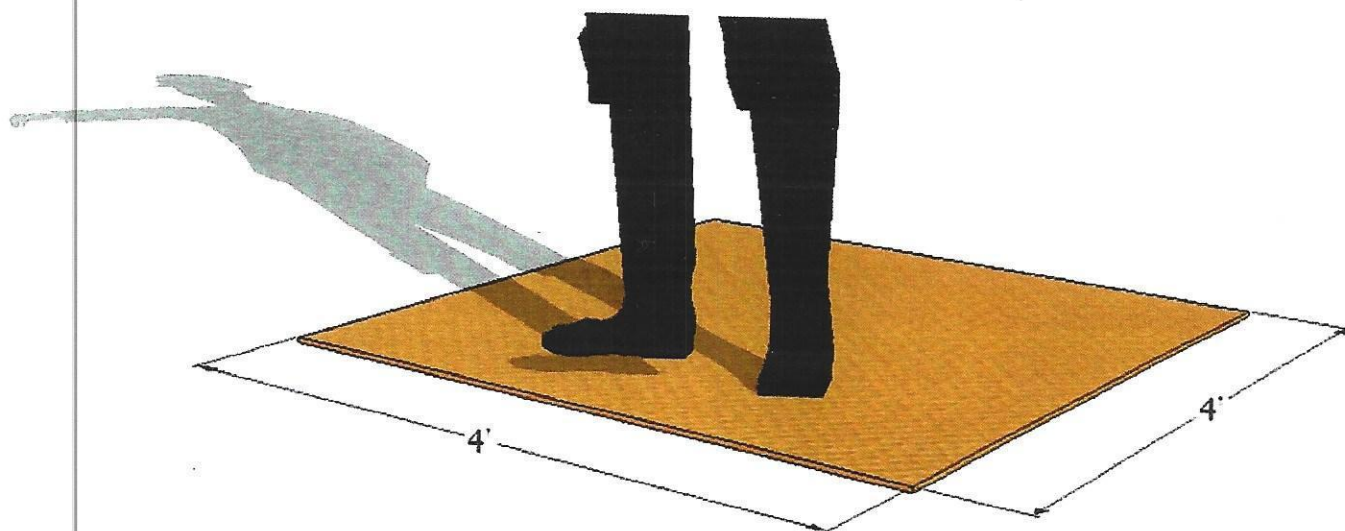

TRANSITION step MAT

R&D Utility Products

MADE IN U.S.A.

Part Number: RD-TM2424

- Transition Step Mat for Bucket Truck Rescue

Size: 24x24x3/8"

Material: HDPE with Tough TECH (Dot) finish on both sides with 3x3 grid

Color: Orange

Voltage Class: 69kV

Country of Origin: Proudly made in the U.S.A.

Note: additional sizes available upon request

TRANSITION MAT

R&D Utility Products

MADE IN U.S.A.

Part Number: RD-TM4848

- EPZ Transition Mat

Size: 48x48x3/8"

Material: HDPE with Tough TECH (Dot) finish on both sides and UV protection

Color: Orange

Voltage Class: 69kV

Country of Origin: Proudly made in the U.S.A.

Note: additional sizes available upon request